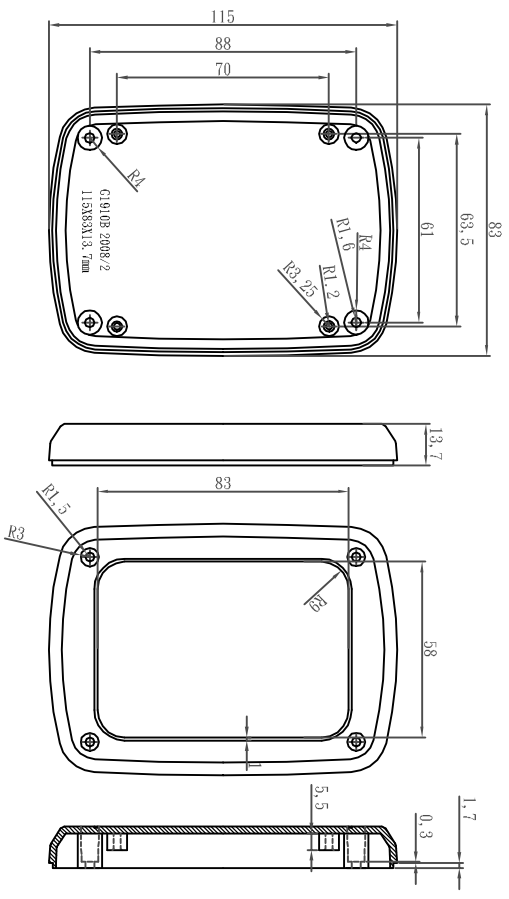

G1910

LID

BASE

宣又實業有限公司 GAINTA INDUSTRIES LTD.		DES'D BY	DRA'D BY	CHK'D BY	SCALE	DATE	MATE.	TITLE:	DWG NO.:	REVISION	DESCRIPTION
			JACKY			2008/3/6	ABS	G1910		A	