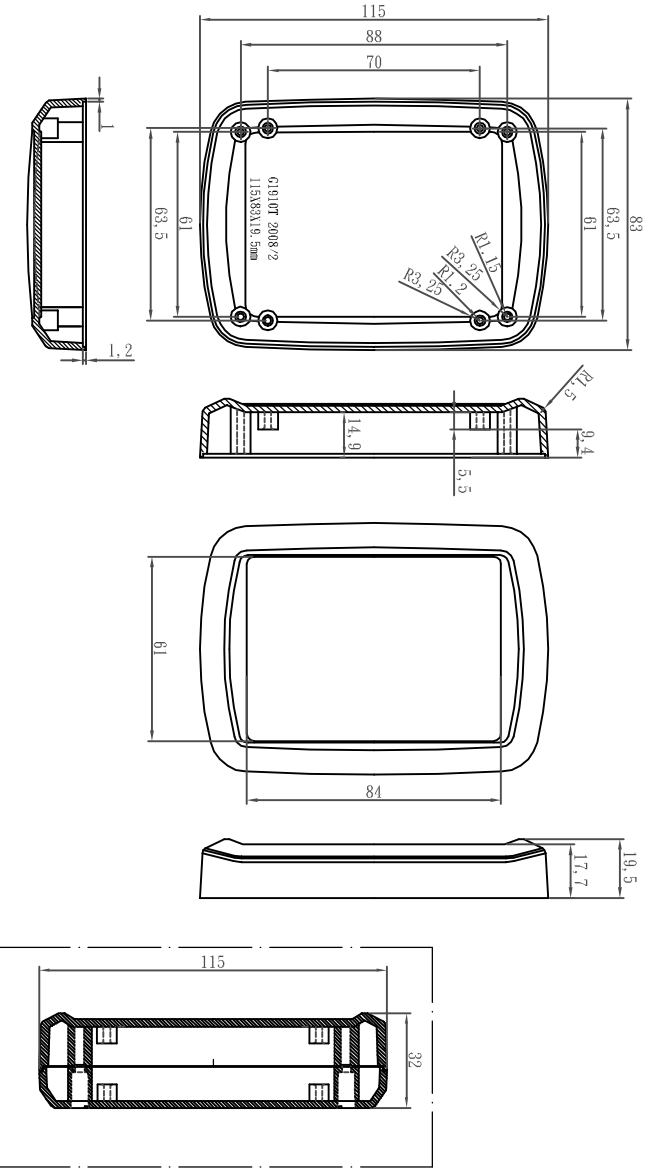

G1910

LID

BASE

宣又實業有限公司 GAINTA INDUSTRIES LTD.		DES'D BY	DRA'D BY	CHK'D BY	SCALE	DATE	MATE.	TITLE:	DWG NO.:	REVISION	DESCRIPTION
			JACKY			2008/3/6	ABS	G1910		A	